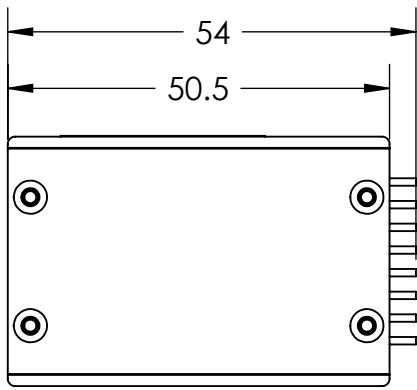

4X TAP M3X0.5 -  $\nabla 6$   
NOT THRU

	DESIGN BY	FL LUEI	UNIT: MM	PRODUCT SERIES: LT2QOG SERIES	
	CHECK BY	KB TAN			
	DATE	07/06/2018	REVISION:	TITLE	DRAWING LAYOUT
	MATERIAL	-	01	PART NO	LT2QOG025-00-X-W-24V
	FINISHING	-	SCALE:	DWG NO	-
	QTY	-	1:1		SHEET 1 OF 1