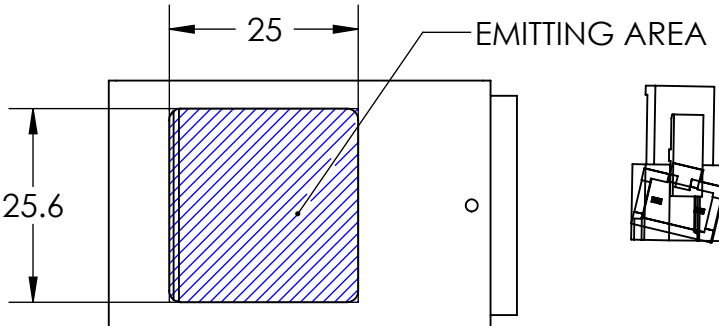

4X TAP M3X0.5 -  $\nabla 6$   
NOT THRU

	DESIGN BY	FL LUEI	UNIT: MM	PRODUCT SERIES: LT2QOG SERIES	
	CHECK BY	KB TAN			
	DATE	07/06/2018	REVISION:	TITLE	DRAWING LAYOUT
	MATERIAL	-	01	PART NO	LT2QOG025-00-X-W-24V
	FINISHING	-	SCALE:	DWG NO	-
	QTY	-	1:1		SHEET 1 OF 1