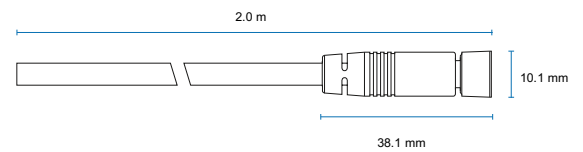

CB244P1501

Power cable, side 1 M8 connector straight, side 2 cable end - 2 m - type 2 labels

SPECIFICATIONS

Number of poles		4
Length	(m)	2
Side 1		M8 straight plug female connector
Side 2		Cable end

적용가능한 제품들

TCCAGE 시리즈
90° 멀티 사이드 촬영과 측정을 위한 Bi-telecentric 시스템

TCCAGE12096	1/2" 센서를 위한 Bi-telecentric 멀티-미러 시스템
TCCAGE23096	2/3" 센서를 위한 Bi-telecentric 멀티-미러 시스템

LTPRXP series
High-power LED pattern projectors

LTPRXP-R	High Power LED pattern projector, red
LTPRXP-G	High Power LED pattern projector, green
LTPRXP-B	High Power LED pattern projector, blue
LTPRXP-W	High Power LED pattern projector, white