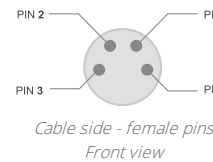

CB244P1501

Power cable, side 1 M8 connector straight, side 2 cable end - 2 m - type 2 labels

SPECIFICATIONS

Number of poles		4
Length	(m)	2
Side 1		M8 straight plug female connector
Side 2		Cable end

적용가능한 제품들

TCCAGE 시리즈
90° 멀티 사이드 촬영과 측정을 위한 Bi-telecentric 시스템

TCCAGE12096	1/2" 센서를 위한 Bi-telecentric 멀티-미러 시스템
TCCAGE23096	2/3" 센서를 위한 Bi-telecentric 멀티-미러 시스템

LTPRXP series
High-power LED pattern projectors

LTPRXP-R	High Power LED pattern projector, red
LTPRXP-G	High Power LED pattern projector, green
LTPRXP-B	High Power LED pattern projector, blue
LTPRXP-W	High Power LED pattern projector, white

CONNECTION

Color guide

PIN	CABLE COLOR
1	Yellow/green
2	Black
3	Blue
4	Brown