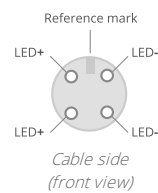

CBLT002

Illumination cable PVC black, side 1 M12 connector right angled, side 2 cable end - 5 m - for single stage systems

SPECIFICATIONS

Number of poles		4
Length	(m)	5
Side 1		M12 angled plug female connector
Side 2		cable end

적용가능한 제품들

LTDM 시리즈
확산 스트로브 돔 조명기

LTDMB2-R	Diffusive strobed dome illuminator - medium size high power red
LTDMB2-G	Diffusive strobed dome illuminator - medium size high power green
LTDMB2-W	Diffusive strobed dome illuminator - medium size high power white
LTDMC1-W	Diffusive strobed dome illuminator - large size medium power white
LTDMC2-R	Diffusive strobed dome illuminator - large size high power red
LTDMC2-G	Diffusive strobed dome illuminator - large size high power green
LTDMC2-W	Diffusive strobed dome illuminator - large size high power white

CONNECTION

PIN	CABLE COLOR
LED+	Black
	Brown
LED-	Blue
	White

Do not remove parallelization