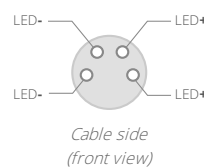

CBLT003

Illumination cable PVC grey, side 1 M8 connector straight, side 2 cable end - 5 m - for single stage systems

SPECIFICATIONS

Number of poles		4
Length	(m)	5
Side 1		M8 straight plug female connector
Side 2		cabl end

적용가능한 제품들

LTD 시리즈
확산 스트로브 돔 조명기

LTDMA1-R	Diffusive strobed dome illuminator - small size medium power red
LTDMA1-G	Diffusive strobed dome illuminator - small size medium power green
LTDMA1-W	Diffusive strobed dome illuminator - small size medium power white

CONNECTION

PIN	CABLE COLOR
LED+	Brown
LED-	White
LED-	Green
LED+	Yellow

Do not remove parallelization