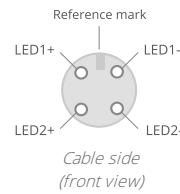

CBLT005

Illumination cable PVC grey, side 1 M12 connector straight, side 2 cable end - 5 m - for double stage systems

SPECIFICATIONS

Number of poles		4
Length	(m)	5
Side 1		M12 straight plug female connector
Side 2		cable end

CONNECTION

PIN	CABLE COLOR
LED1+	Brown
	White
LED1-	Green
	Yellow
LED2+	Blue
	Red
LED2-	Grey
	Pink

Do not remove parallelization